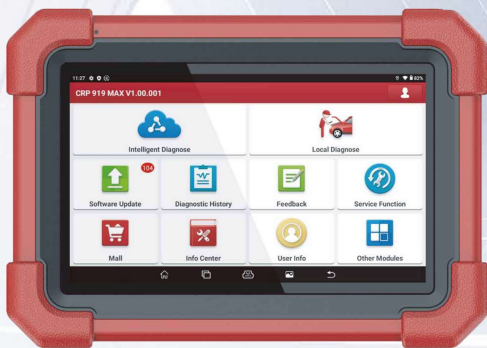

# Cread@r Professional 919 MAX

SMART DIAGNOSIS IN THE SMALL BODY

NEW

31 ADVANCED SERVICE FUNCTIONS

CAN/CANFD/DOIP\* PROTOCOLS

WIRELESS OE-LEVEL DIAGNOSIS

BI-DIRECTIONAL CONTROL

## 31 SERVICE FUNCTIONS

Brake Reset	Oil Maintenance Reset	Steering Angle Reset	Battery Matching	ABS Bleeding	Electric Throttle Relearn	TPMS Reset Database	DPF Regen
AC System Relearn/Initialization	Adaptive Front Lighting	AddBlue Reset	Air   Fuel Reset	Air Level Calibration	Coolant Bleed	Crank Position Sensor Adaptive Learning	EGR Adaptation
Engine Power Balance Monitoring	Gas Particulate Filter Regeneration	Gearbox Relearn	High-Voltage Battery Diagnostics	Immobilizer Reset	Injector Coding	Intelligent Cruise Control System	Language Change
NOx Sensor Reset	Seat Occupancy Calibration	Stop/Start Reset	Sunroof Reset	Tire Reset	Transport Mode	Windows Calibration	

## SPECIFICATION

OS	Android 10.0
DISPLAY	7", 1024*600
CPU	2.0GHz, Quad-Core
RAM	4GB
STORAGE	64GB
BATTERY	47.88Wh(7.6V,6300mAh)

CAMERA	Rear 8MP
Wi-Fi	2.4GHz/5GHz
DIMENSION	218*154*39.5(mm)
INTERFACE	TYPE A1 & TYPE C*1
WEIGHT	900g